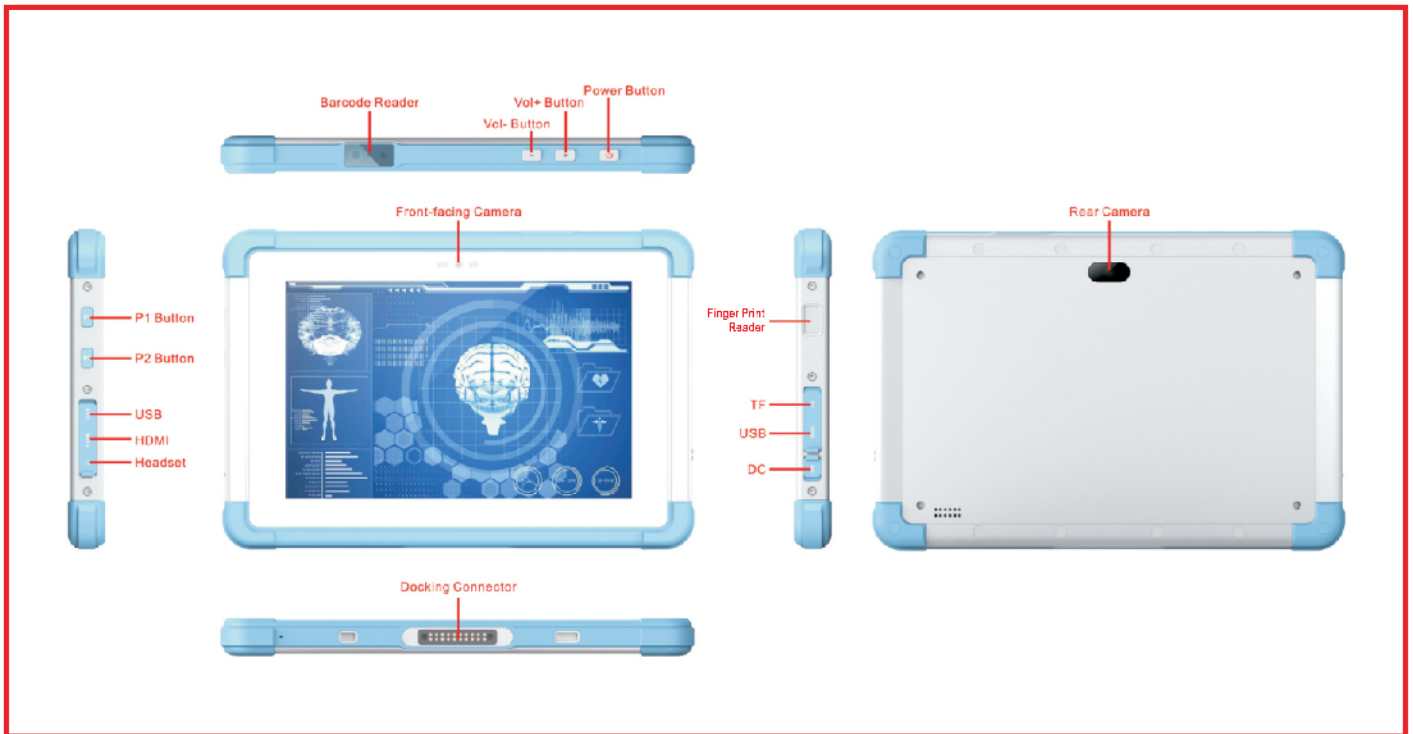

MJ-80

8" Rugged Tabelet PC